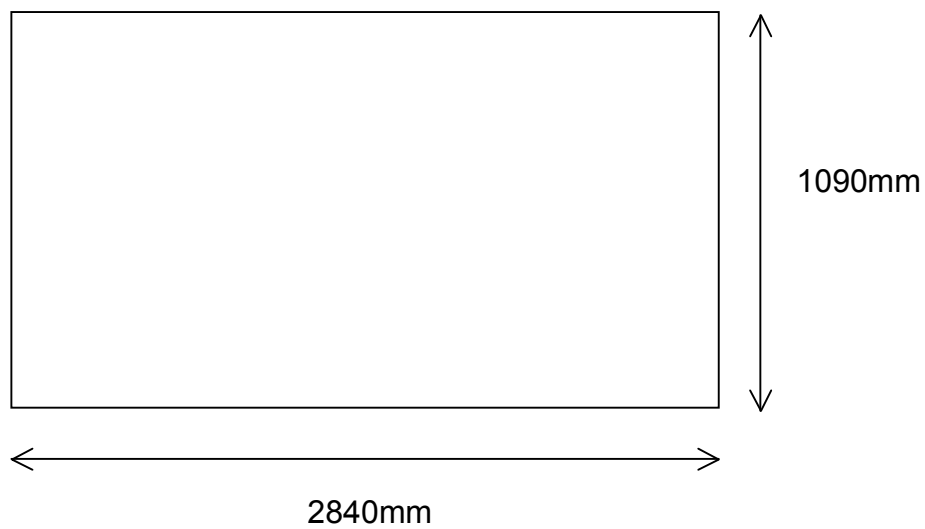

NO SCALE!

Monsoon Giant Outdoor Banner Frame Graphic:

Please set-up your artwork at a minimum of 25% final size at 300dpi.

If created in Photoshop then set-up at a minimum of 50% final size at 300dpi.

We can accept artwork - InDesign, Illustrator, Photoshop and high resolution PDF.